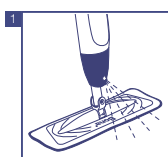

Directions

1. 1 Follow mop assembly instructions on front inner panel of the box packaging.
2. 2 Remove plastic cup from cartridge. Insert into receiver cup on front of mop.
3. 3 Interactive mop assembly video available at: www.bona.com/spraymop

Spray