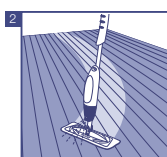

Spray Mop

Bona Spray Mop makes cleaning of wooden floors easy and fun. No longer is there a need to fill up a big bucket of water to clean your floors effectively.

Kit Includes:

- Spray Mop
- Wood Floor Cleaner Cartridge
- Microfibre Cleaning Pad

Sold Separately:

- 0,85L Cartridge
- 4L Wood Floor Cleaner Refill
- Microfibre Cleaning Pad

Directions

1. 1 Follow mop assembly instructions on front inner panel of the box packaging.
2. 2 Remove plastic cup from cartridge. Insert into receiver cup on front of mop.
3. 3 Interactive mop assembly video available at: www.bona.com/spraymop

Clean

Technical data

1. pH-value, Cleaner: Approx. 7.
2. Shelf life: 2 years from date of production in unopened container.
3. Content: <5% non-ionic surfactants, preservative: benzisothiazolinone.
4. Storage/Transport: The temperature must not fall below +5C or exceed +25C during storage and transportation.

	Spray Mop Kit	Cartridge
Pack sizes:	4 pcs/carton (15 cartons/pallet)	8 pcs/carton (48 cartons/pallet)
Item Size:	146x102x693 mm	88x313x65 mm
Item Weight:	2400 gr	910 gr
Case Size:	312x225x740 mm	185x267x323 mm
Case Weight:	10600 gr	7480 gr