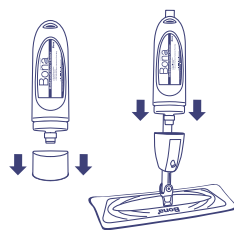

Sold Separately:

- 0,85L Cartridge
- 4L Wood Floor Cleaner Refill
- Microfibre Cleaning Pad

Directions

- 1 Follow mop assembly instructions on front inner panel of the box packaging.
- 2 Remove plastic cup from cartridge. Insert into receiver cup on front of mop.
- 3 Interactive mop assembly video available at: www.bona.com/spraymop